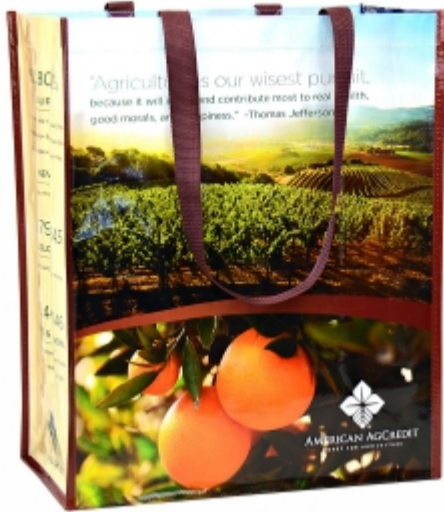

L2000-1a -- Laminated Woven Bag

Material: Woven PP Size: 14"x17"x8" Price Group: 6 Plate Charge *: \$175/color

Description

Hit the store in style with this custom, full-color, full-bleed, laminated woven grocery bag!

- Made of 145g laminated woven pp
- 14"w x 17"h x 8"d with 22" webbing handles
- Full-bleed, full-color process and eco-friendly printing
- Reusable, recyclable, degradable and lead free; durable, rinse-able and wipe-able
- Great for grocery shopping, giveaway at trade shows, fundraising, and other promotional events
- Complete customization available
- MOQ: 2500

- Package: 100/carton
- Carton Dimensions: 17" x 14" x 20"
- Carton Weight: 26 lb

MOQ 2500	5000	10000	25000	50000	100000	
2.68	1.88	1.78	1.68	1.58	1.48	C

Plate Charge: \$175 per color*.

*Each color needs a printing plate to cover the whole bag printing. 4-color process art requires 5 printing plates (CMYK + white). Full-color process art requires 6-7 printing plates (CMYK + white + 1 or 2 spot colors). Printing plates will be kept for up to 18 months. No plate charge for reorders if ordered within 18 months.